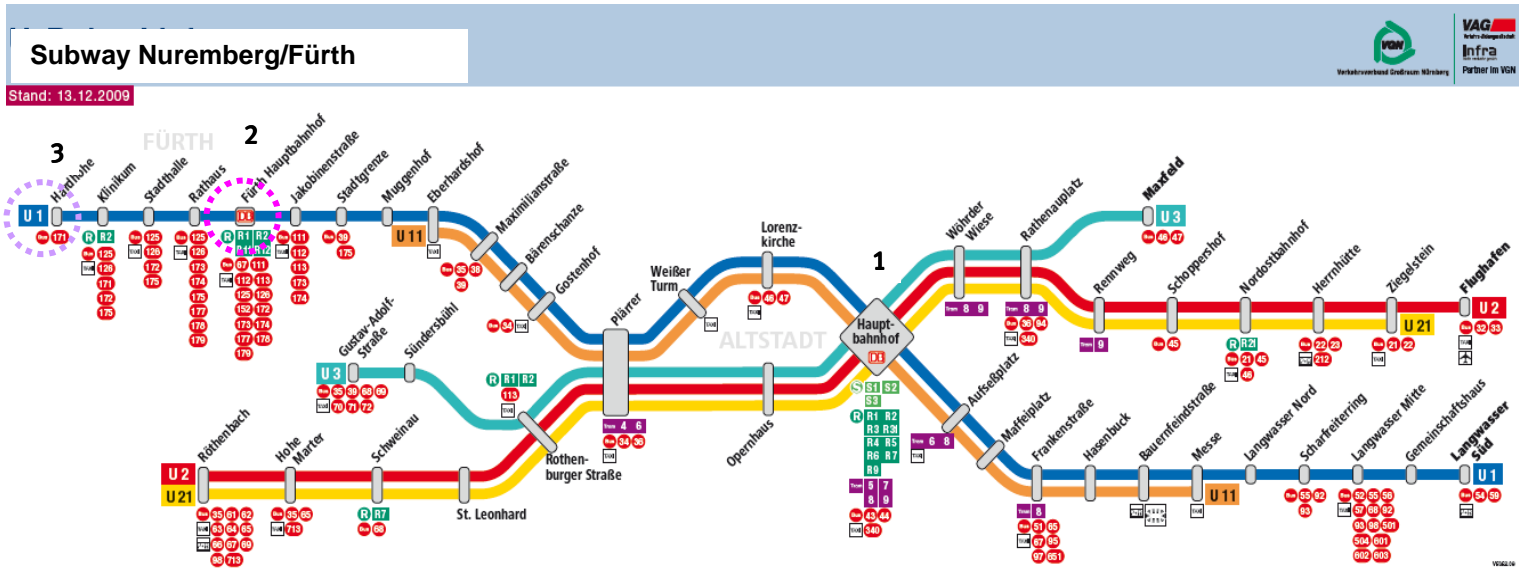

How to find us:

uvex academy, Siemensstraße 6, 90766 Fürth, Tel.: +49 911 97 36 -1710

Departure: Nuremberg main station (1) or Fürth main station (2)

Subway U1 direction Fürth Hardhöhe (3)

Get off the subway at the final stop U1 Fürth Hardhöhe, take the exit in direction of Komotauer Straße (approx. 5 minute walk to uvex academy)

Timetable information on www.vag.de