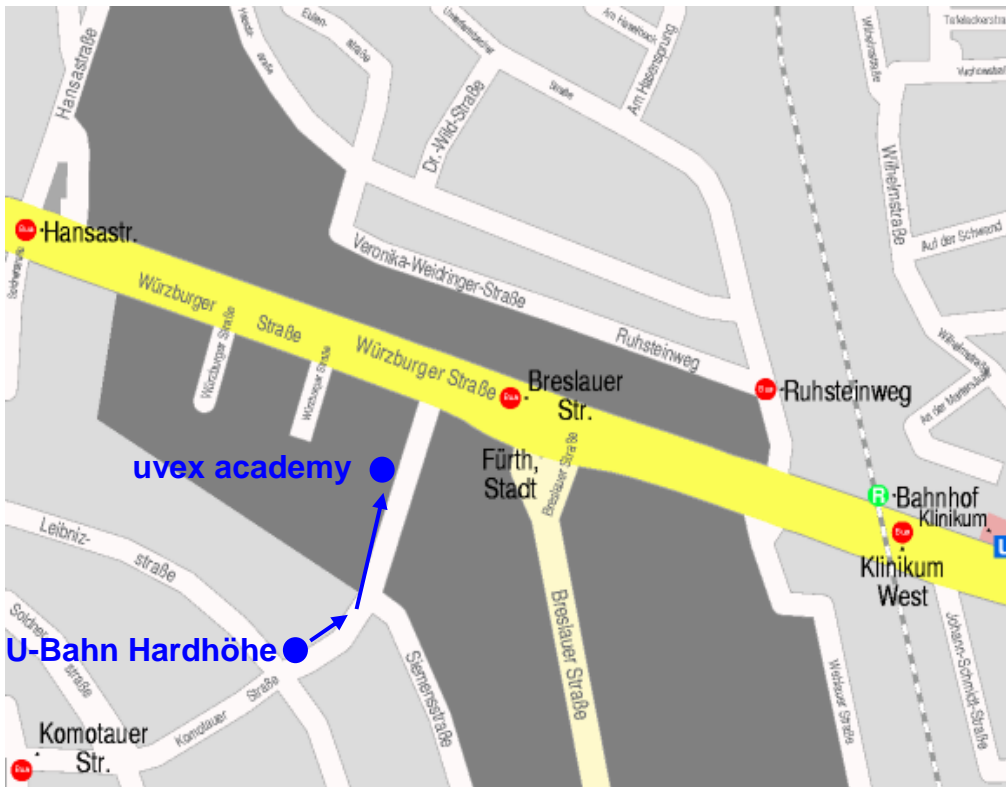

How to find us:

uvex academy, Siemensstraße 6, 90766 Fürth, Tel.: +49 911 97 36 -1710

Departure: Nuremberg main station (1) or Fürth main station (2)

Subway U1 direction Fürth Hardhöhe (3)

Get off the subway at the final stop U1 Fürth Hardhöhe, take the exit in direction of Komotauer Straße (approx. 5 minute walk to uvex academy)